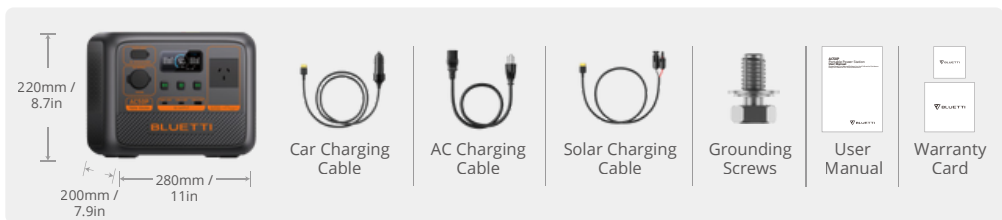

BLUETTI

AC50P

IB-0700-BT-N

**Pequeño en tamaño,
grande en potencia**

Estación de energía inteligente, máxima duración

504Wh | 700W

Versatile for Various Scenarios

Drone (40Wh)	Coffee Maker (700W)	Portable Fridge (110W)	Laptop (70Wh)	Electric Blanket (150W)	TV (60W)	Fan (90W)	WiFi Router (10W)
6 Times	7 Cups	3.2 H	4 Times	2.7 H	5 H	3.7 H	22 H

Specifications

General

Battery Capacity	504Wh	Lithium	Iron
Cell Type	Phosphate (LFP) 600W Max.		
AC + DC Input	6.9kg / 15.2lbs 280 × 200 ×		
Net Weight	220mm /		
Dimensions (L × W × H)	11 × 7.9 × 8.7in		
	0°C to 40°C / 32°F to 104°F		
Charging Temperature	-20°C to 40°C / -4°F to 104°F		
Discharging Temperature	-20°C to 40°C / -4°F to 104°F		
Storage Temperature			